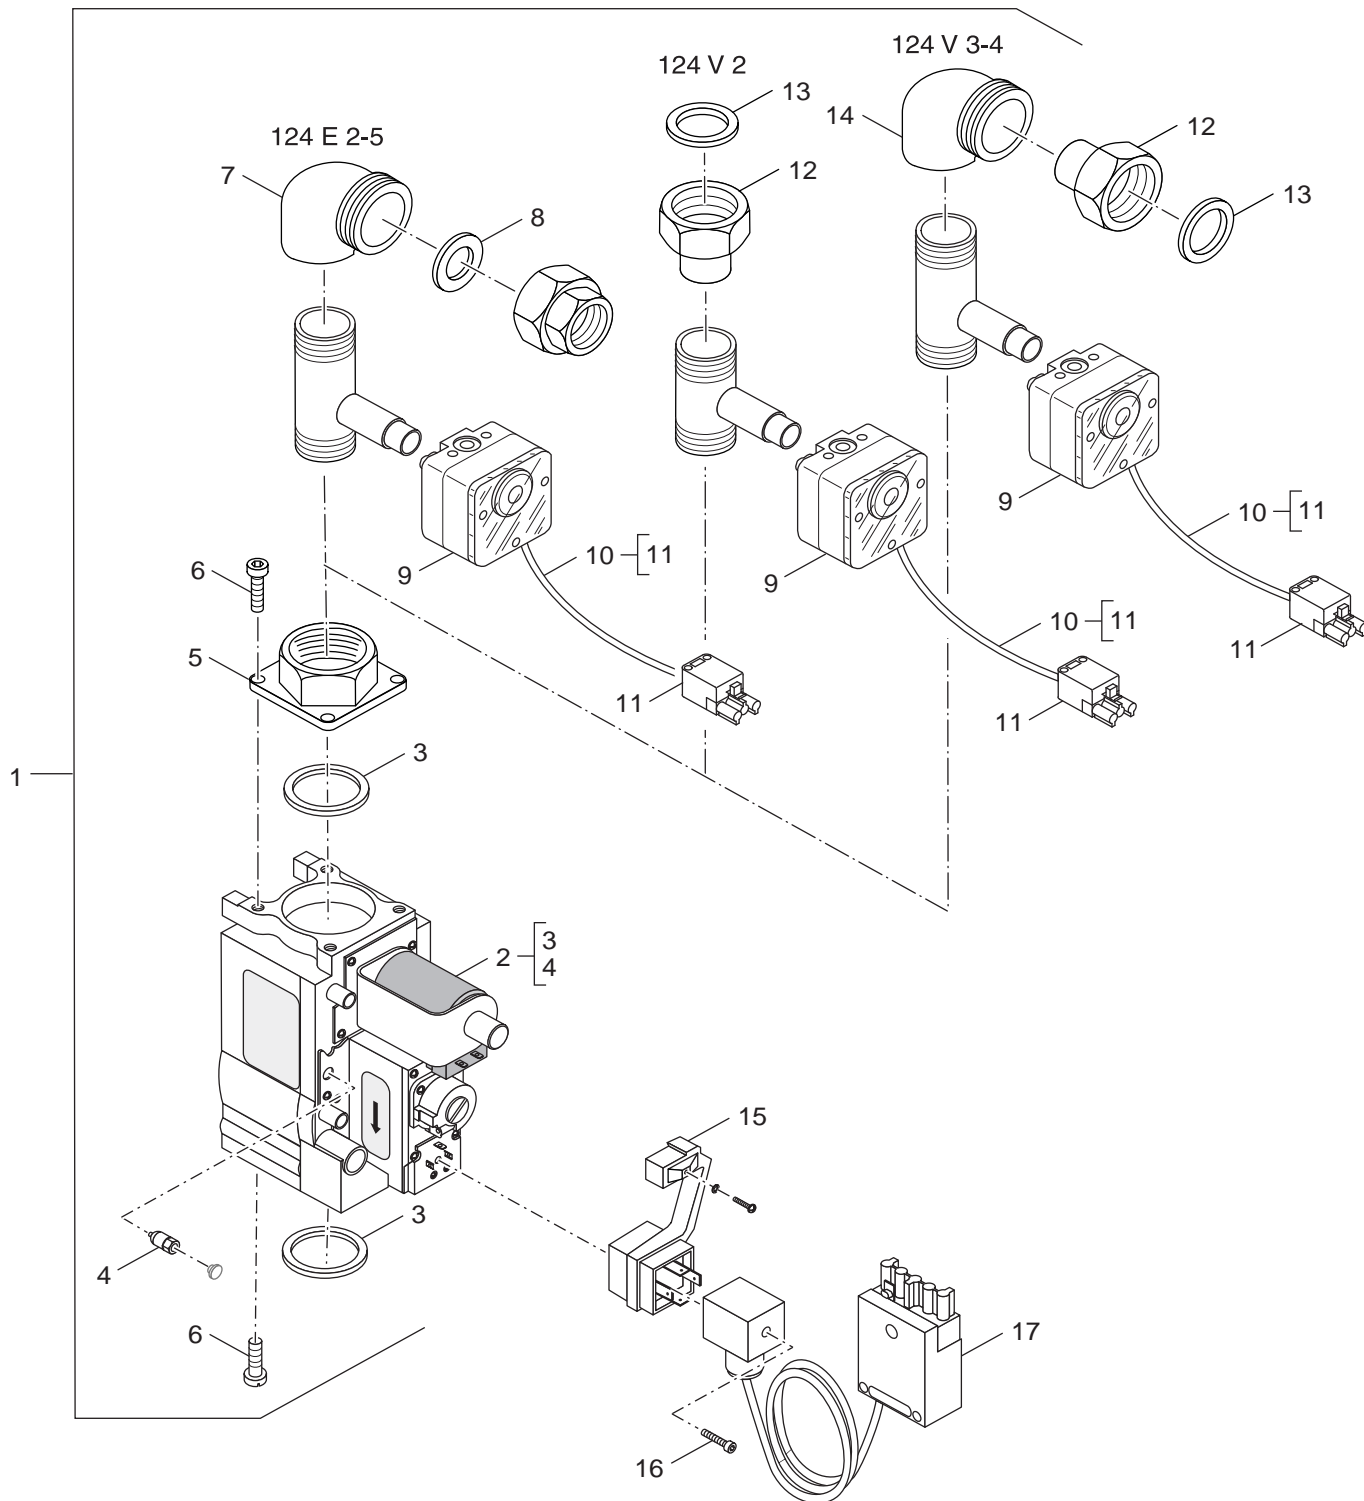

Ersatzteilliste
Spare parts list

8738891463.aa.RO-Umbausatz Gasarmatur BM762-014 auf VR4605

Umbausatz BM762/VR4605
conversion set BM762/VR4605

Atmosphärischer Gasbrenner
G114E/V, G124E/V

7