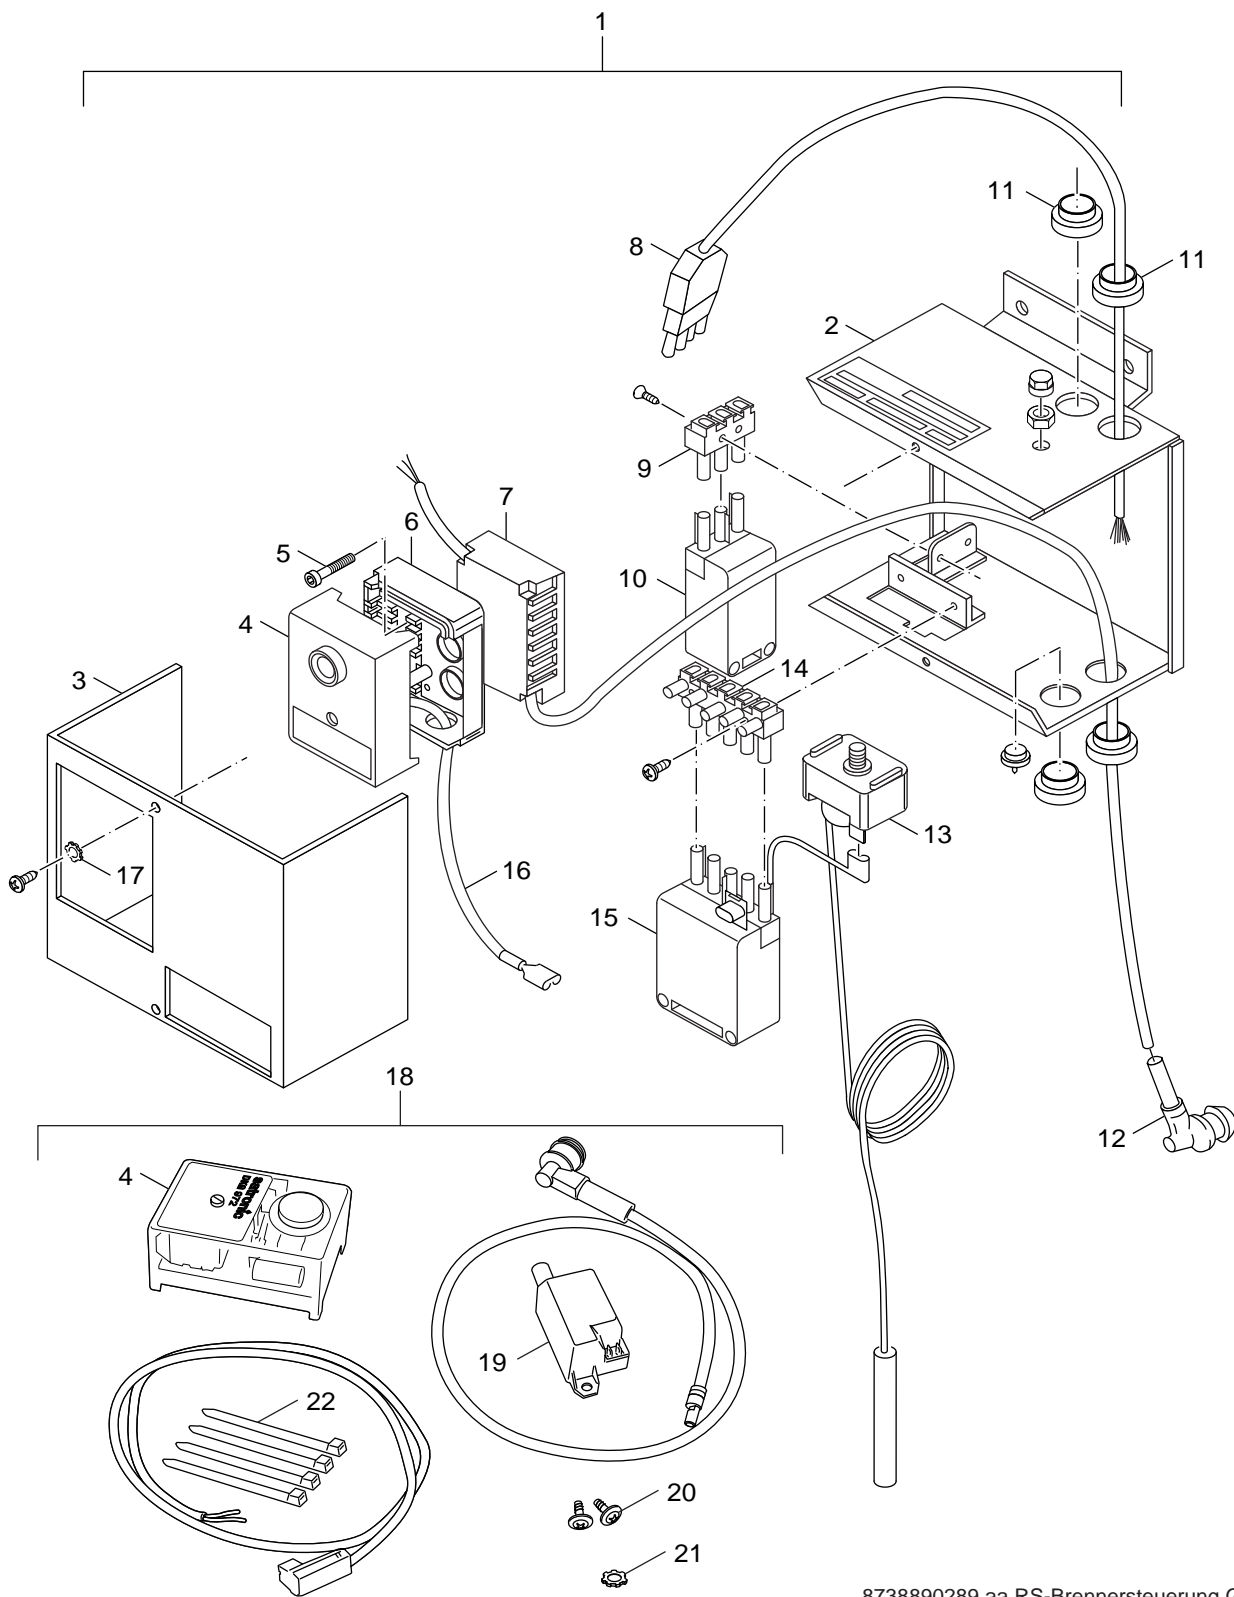

Ersatzteilliste
Spare parts list

8738890289.aa.RS-Brennersteuerung G84W

Brennersteuerung G84W
burner control G84W

Atmosphärischer Gasbrenner
G114E/V, G124E/V

8