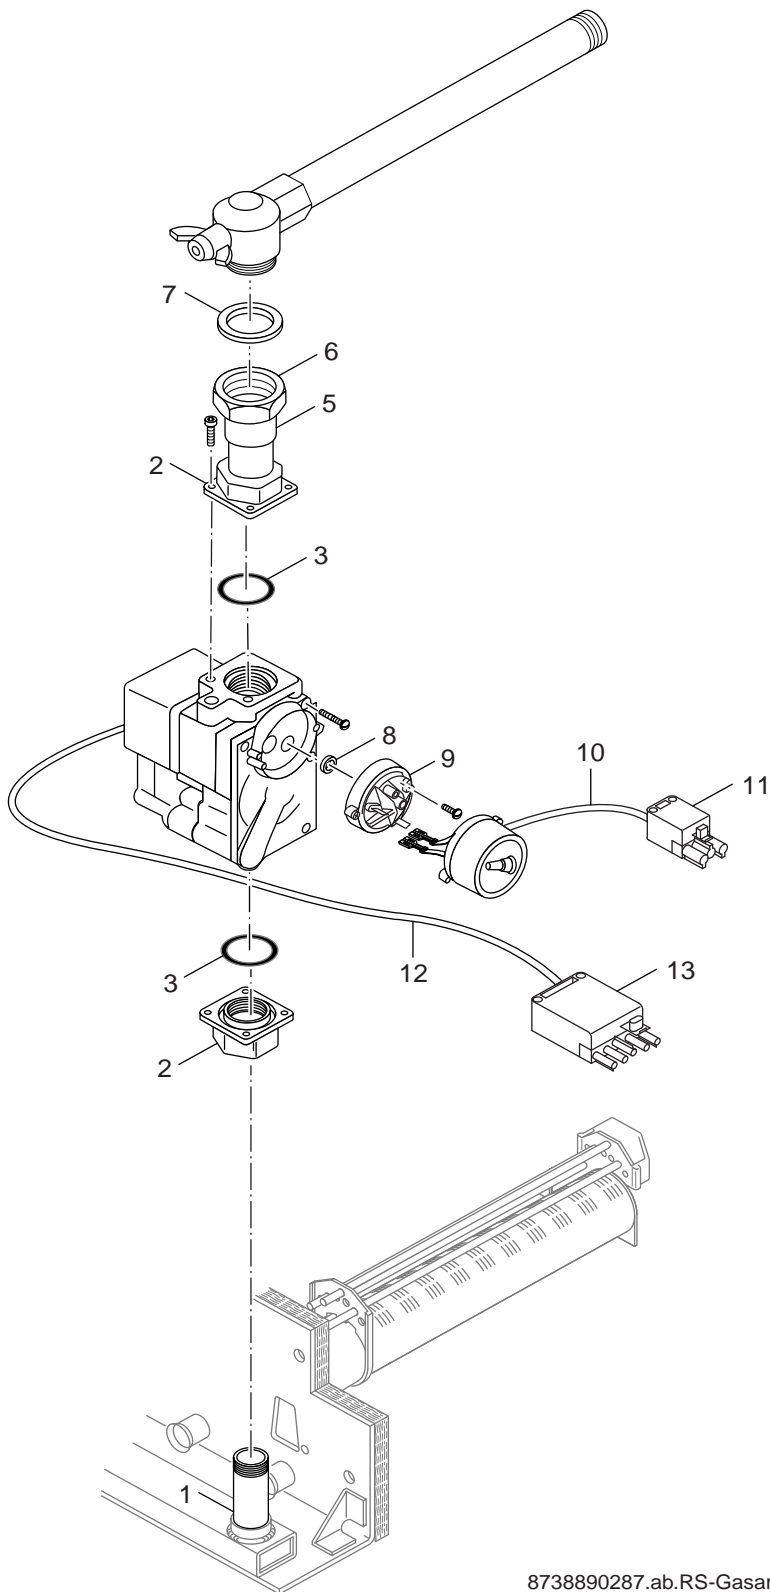

Ersatzteilliste
Spare parts list

8738890287.ab.RS-Gasarmatur BM762 G114V/G124V 2 Glieder

6
B

Gasarmatur BM762 114V/124V 2Gld.
Gas valve BM762 114V/124V 2 Gld.

Atmosphärischer Gasbrenner
G114E/V, G124E/V