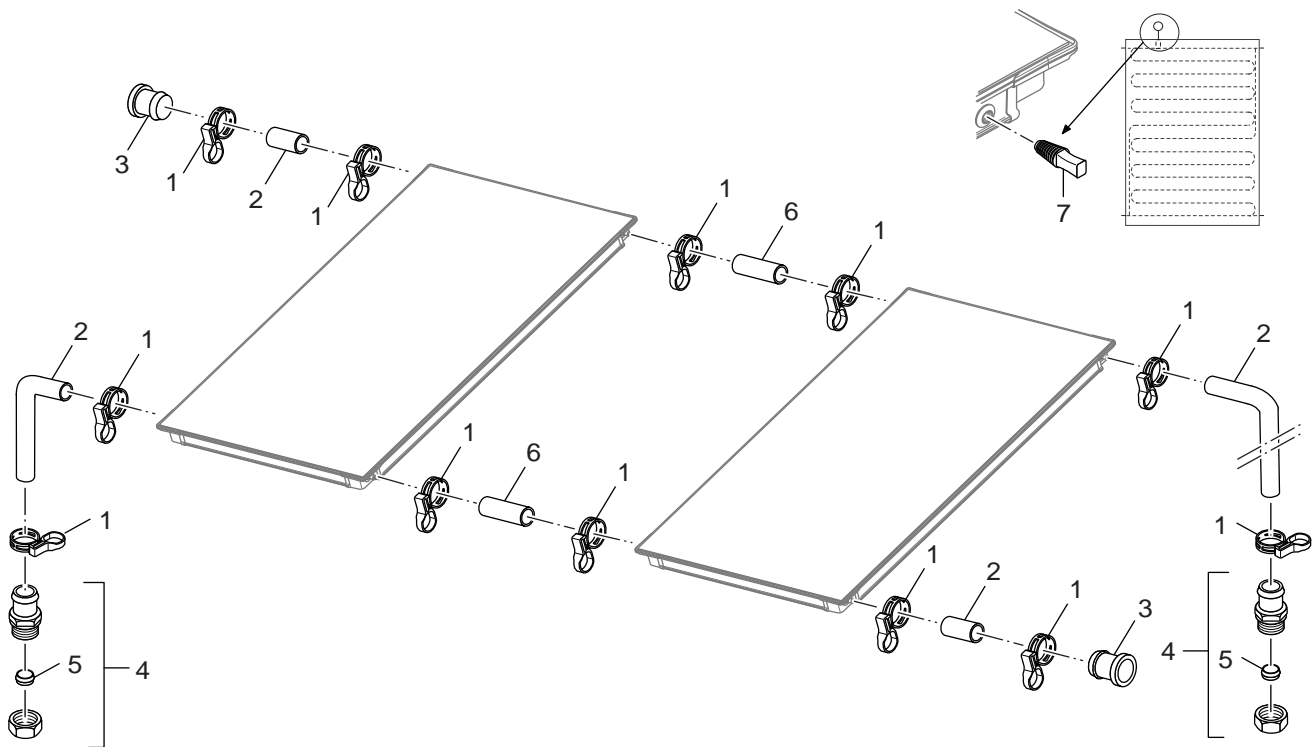

Spare parts list

8738891380.aa.RS

connection set flat roof

Connection Set SKN4.0

1

Pos	Description	Ordering no.	ASFD																										Remarks		
1	Elbow connection G1x18, 3/4"	8 748 511 034 0	■																												
2	Connector set	8 748 511 035 0	■																												
3	Clip (5x)	8 748 511 008 0	■																												
4	Olive 18mm (5x)	8 748 511 011 0	■																												
5	Grommet D21	8 748 511 009 0	■																												
6	Plug	8 718 531 363 0	■																												
7	Retainer	8 718 531 413 0	■																												
8	Hose 143 mm	8 718 531 364 0	■																												
9	Hose 3/4", 1000mm	8 719 928 364 0	■																												
Connection Set SKN4.0																									connection set flat roof					1	

Spare parts list

8738891381.aa.RS

connection set roof integration

Connection Set SKN4.0

2

Spare parts list

8738891378.aa.RS

connection set rooftop