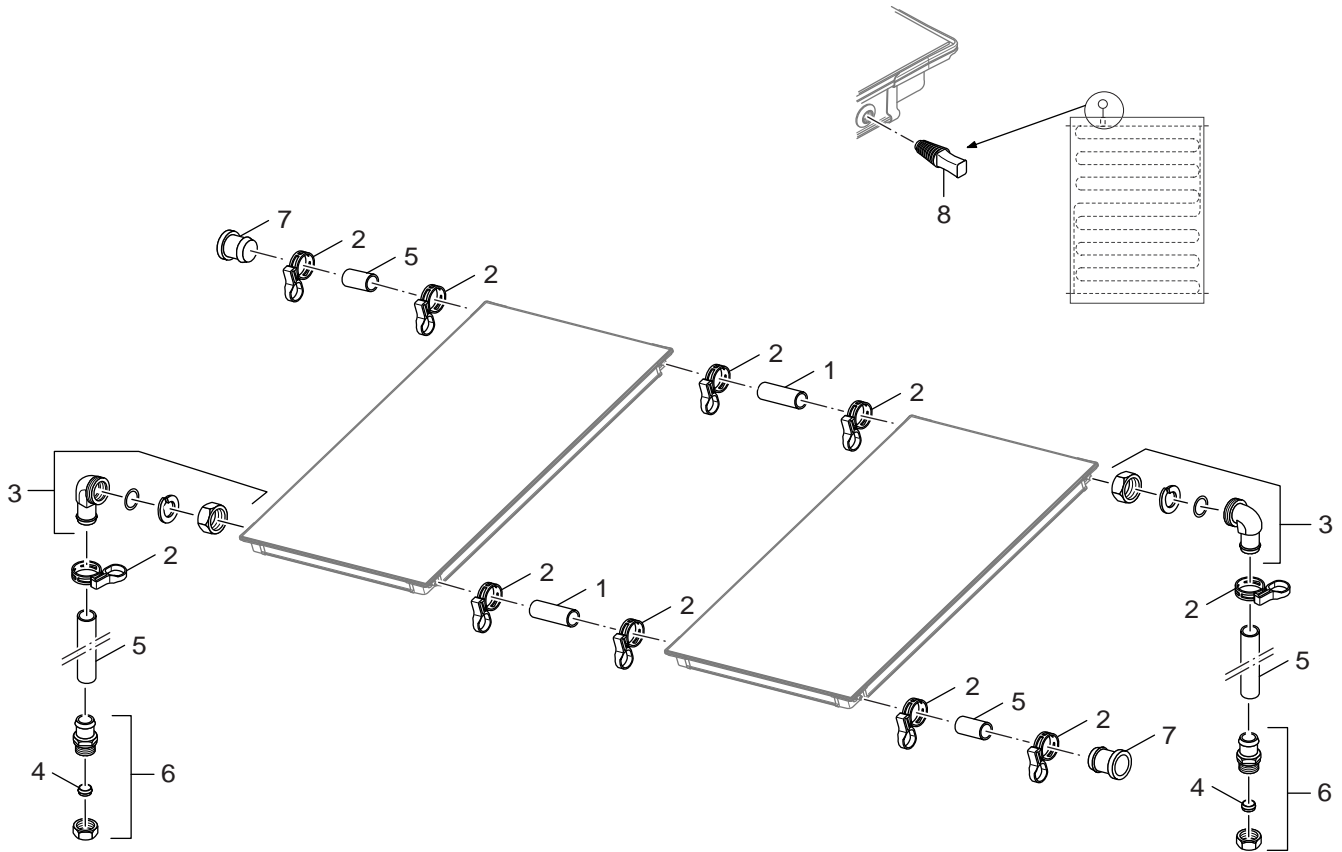

Spare parts list

8738891380.aa.RS

connection set flat roof

Connection Set SKN4.0

1

Pos	Description	Ordering no.	ASFD																										Remarks		
1	Elbow connection G1x18, 3/4"	8 748 511 034 0	■																												
2	Connector set	8 748 511 035 0	■																												
3	Clip (5x)	8 748 511 008 0	■																												
4	Olive 18mm (5x)	8 748 511 011 0	■																												
5	Grommet D21	8 748 511 009 0	■																												
6	Plug	8 718 531 363 0	■																												
7	Retainer	8 718 531 413 0	■																												
8	Hose 143 mm	8 718 531 364 0	■																												
9	Hose 3/4", 1000mm	8 719 928 364 0	■																												
Connection Set SKN4.0																									connection set flat roof					1	

Spare parts list

8738891381.aa.RS

connection set roof integration

Connection Set SKN4.0

2

Spare parts list

8738891378.aa.RS

connection set rooftop