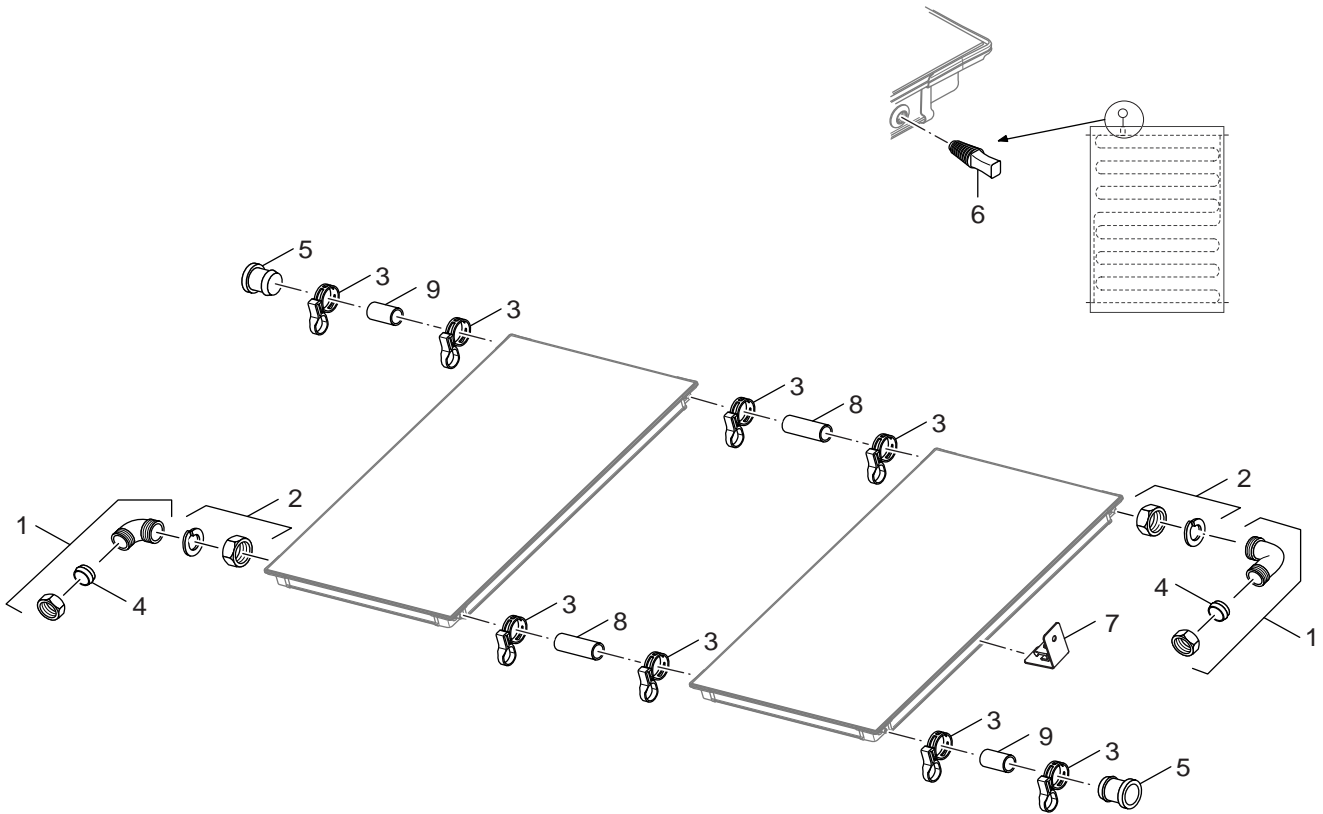

Spare parts list

8738891380.aa.RS

connection set flat roof

Connection Set SKN4.0

1

Pos	Description	Ordering no.	ASFD																										Remarks		
1	Elbow connection G1x18, 3/4"	8 748 511 034 0	■																												
2	Connector set	8 748 511 035 0	■																												
3	Clip (5x)	8 748 511 008 0	■																												
4	Olive 18mm (5x)	8 748 511 011 0	■																												
5	Grommet D21	8 748 511 009 0	■																												
6	Plug	8 718 531 363 0	■																												
7	Retainer	8 718 531 413 0	■																												
8	Hose 143 mm	8 718 531 364 0	■																												
9	Hose 3/4", 1000mm	8 719 928 364 0	■																												
Connection Set SKN4.0																									connection set flat roof					1	