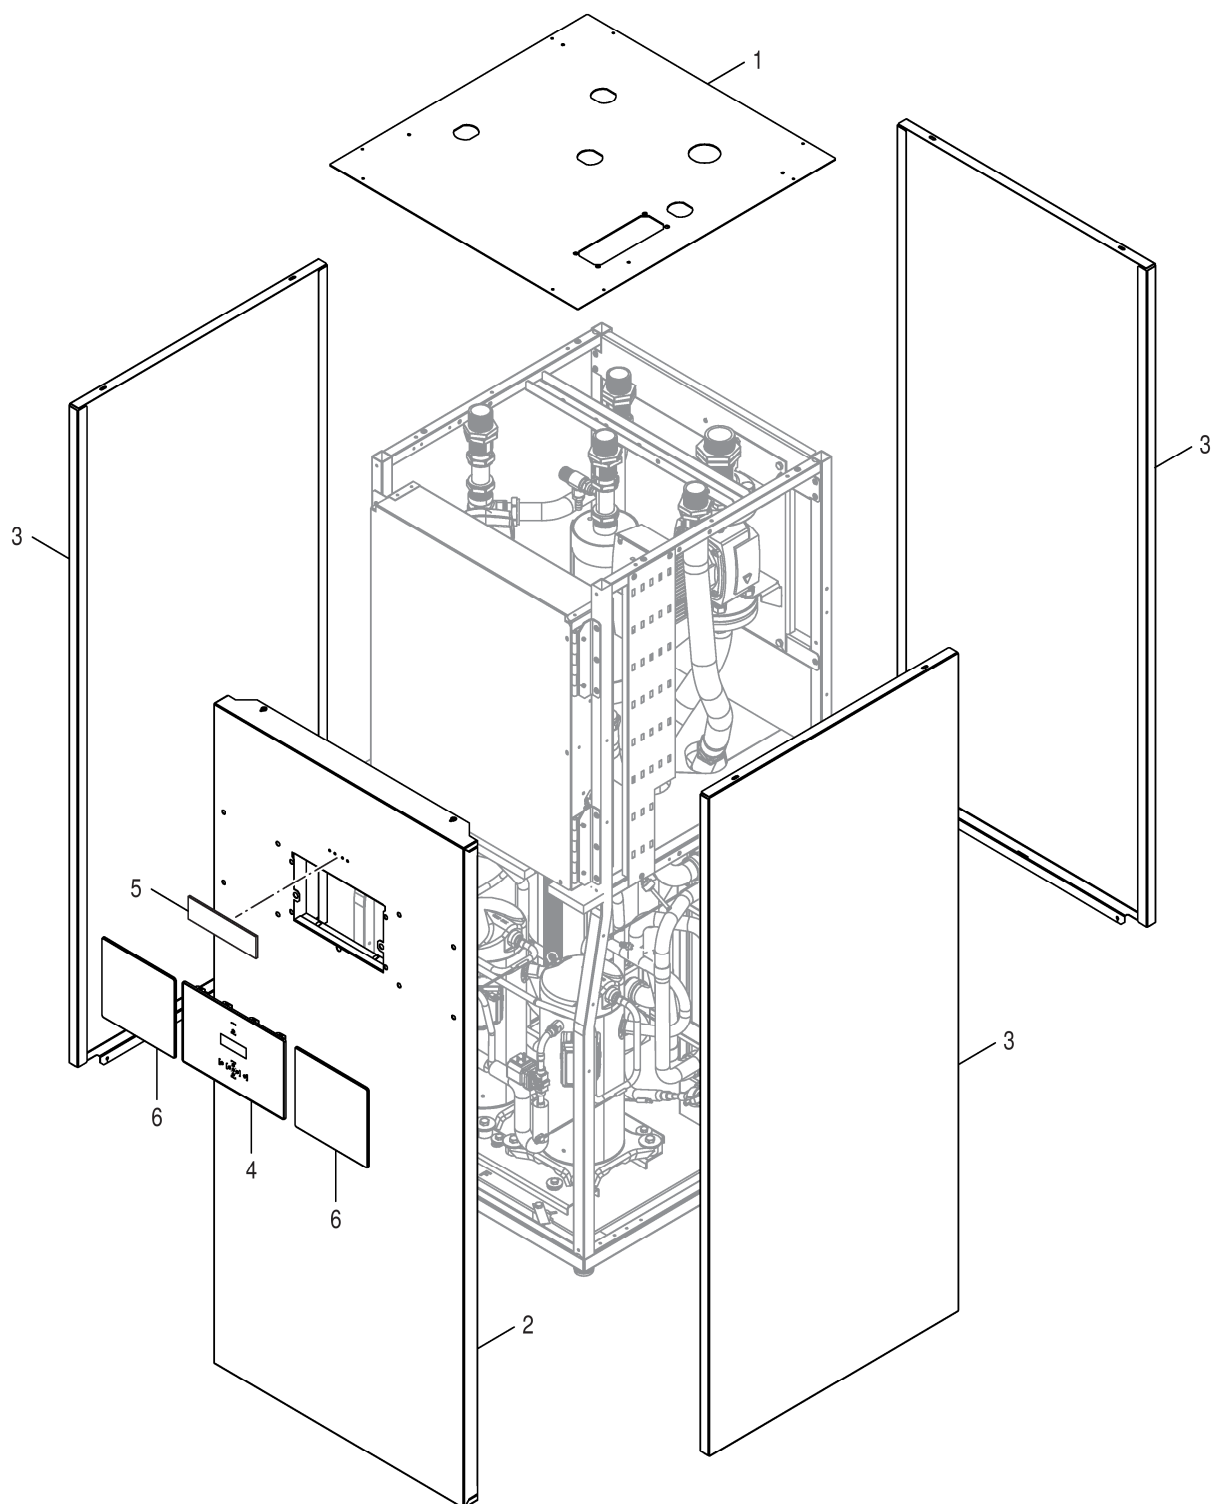

Spare parts list

8738893476.aa.RO

Casing

Logatherm WPS22.2 - 48.2 HT

1

Spare parts list

8738893477.aa.RO

Control panel