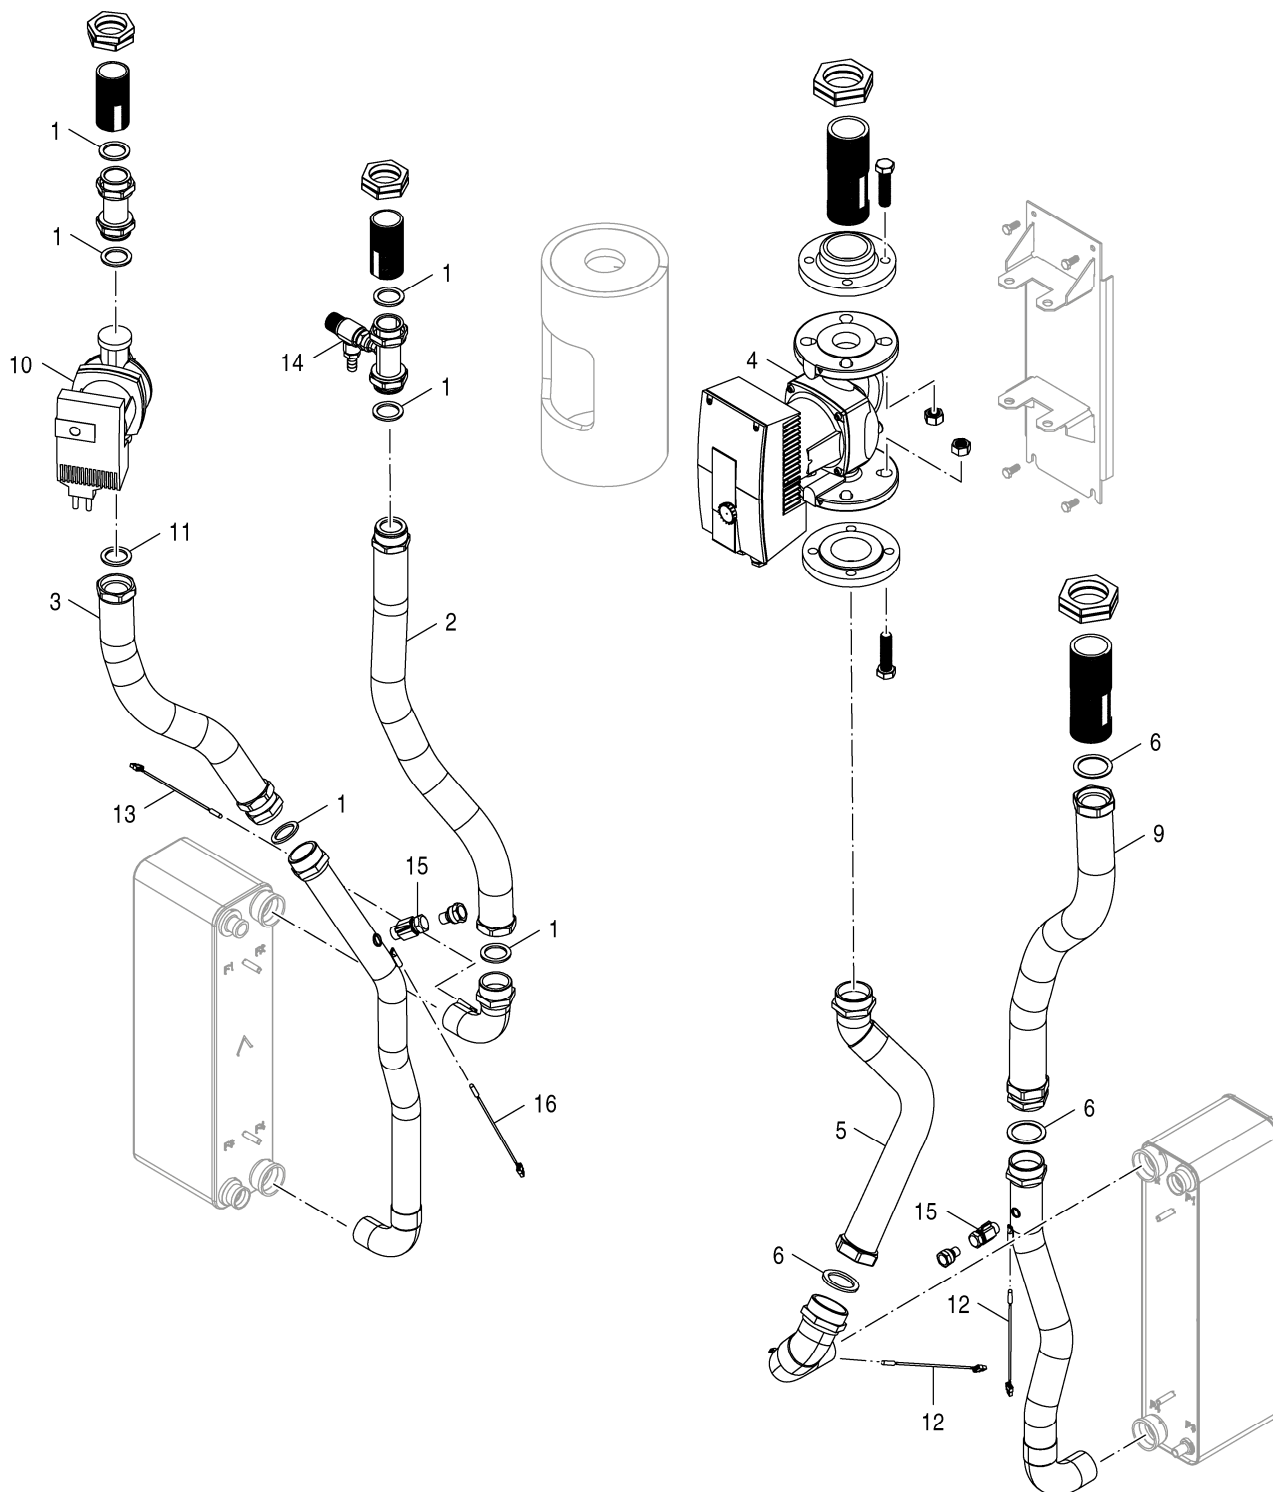

Logatherm WPS22.2 - 48.2 HT

2

Spare parts list

8738893478.aa.RO

Pump assembly 22-28kW

Logatherm WPS22.2 - 48.2 HT

3
A

Spare parts list