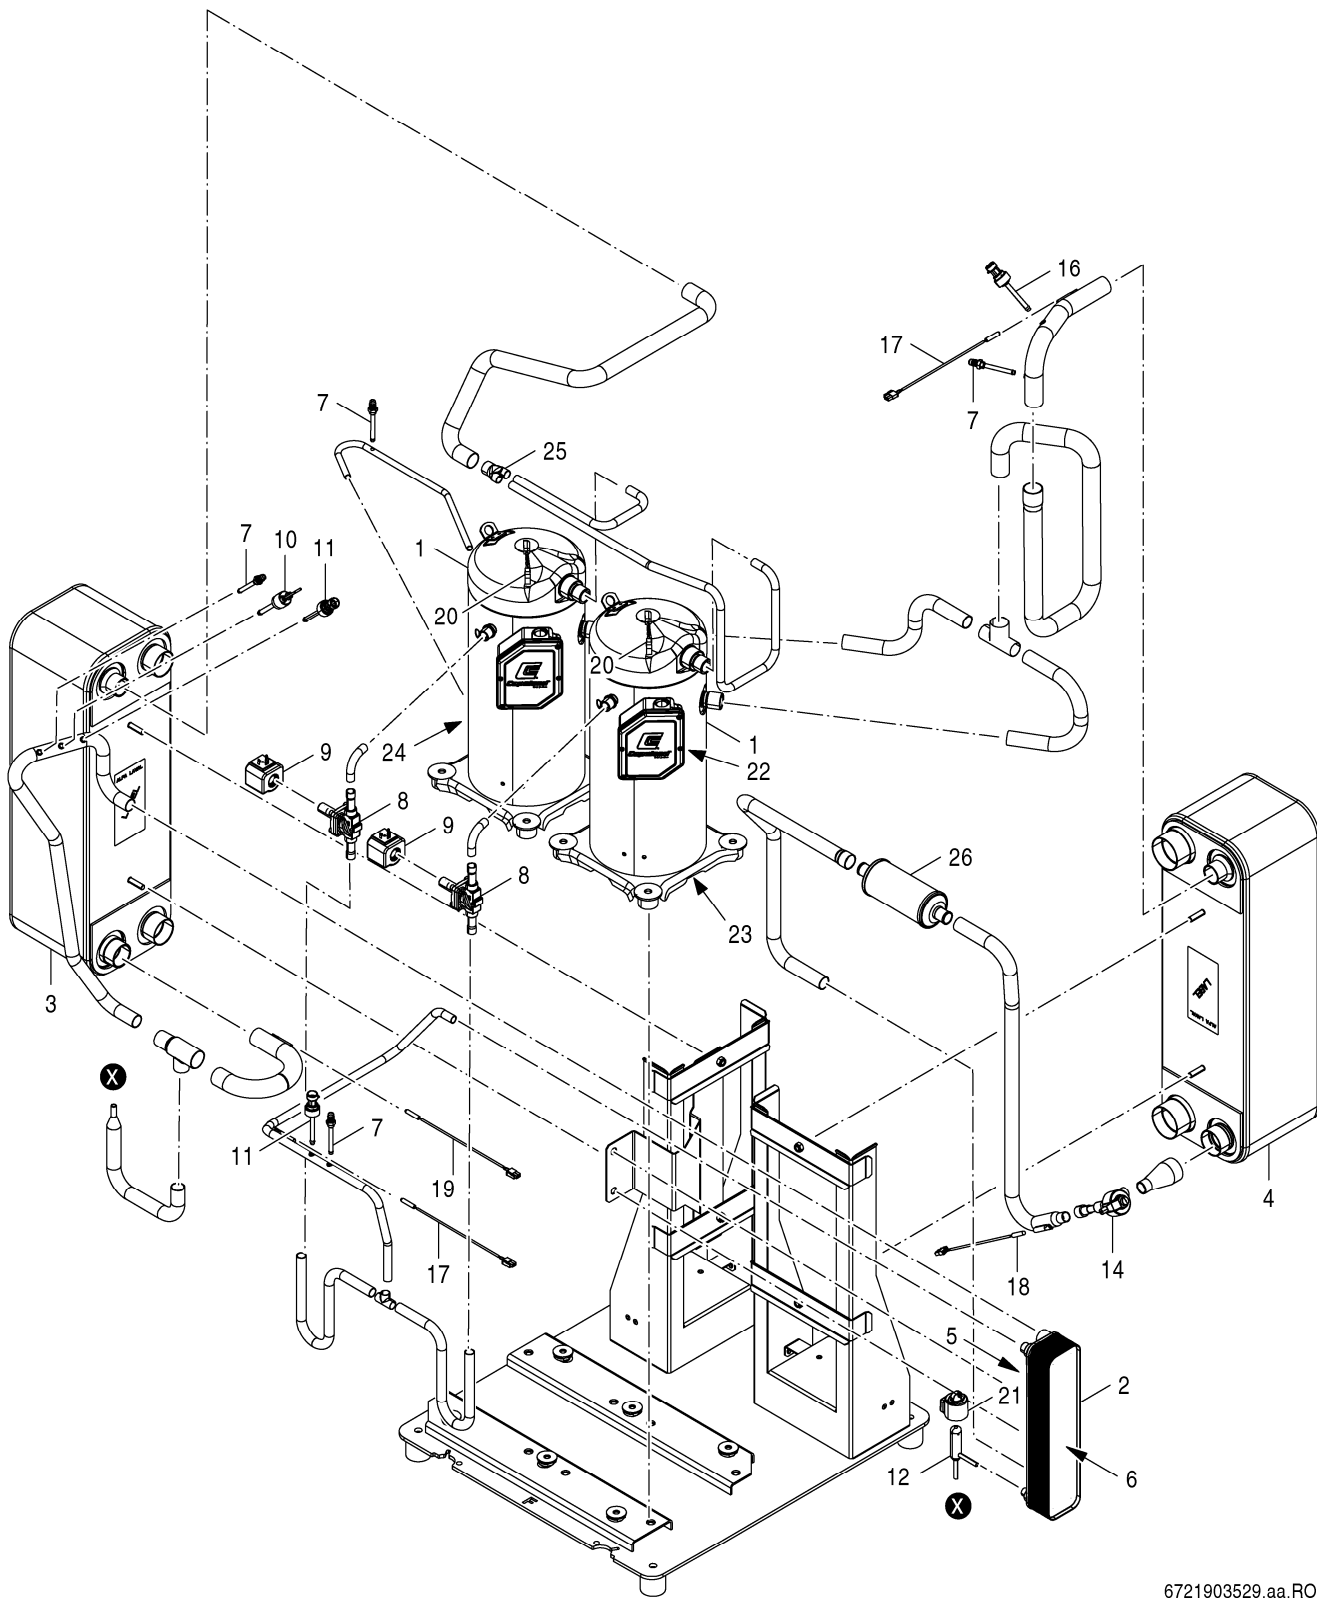

Spare parts list

6721903529.aa.RO

Compressor

Logatherm WPS22.2 - 48.2 HT

4
B