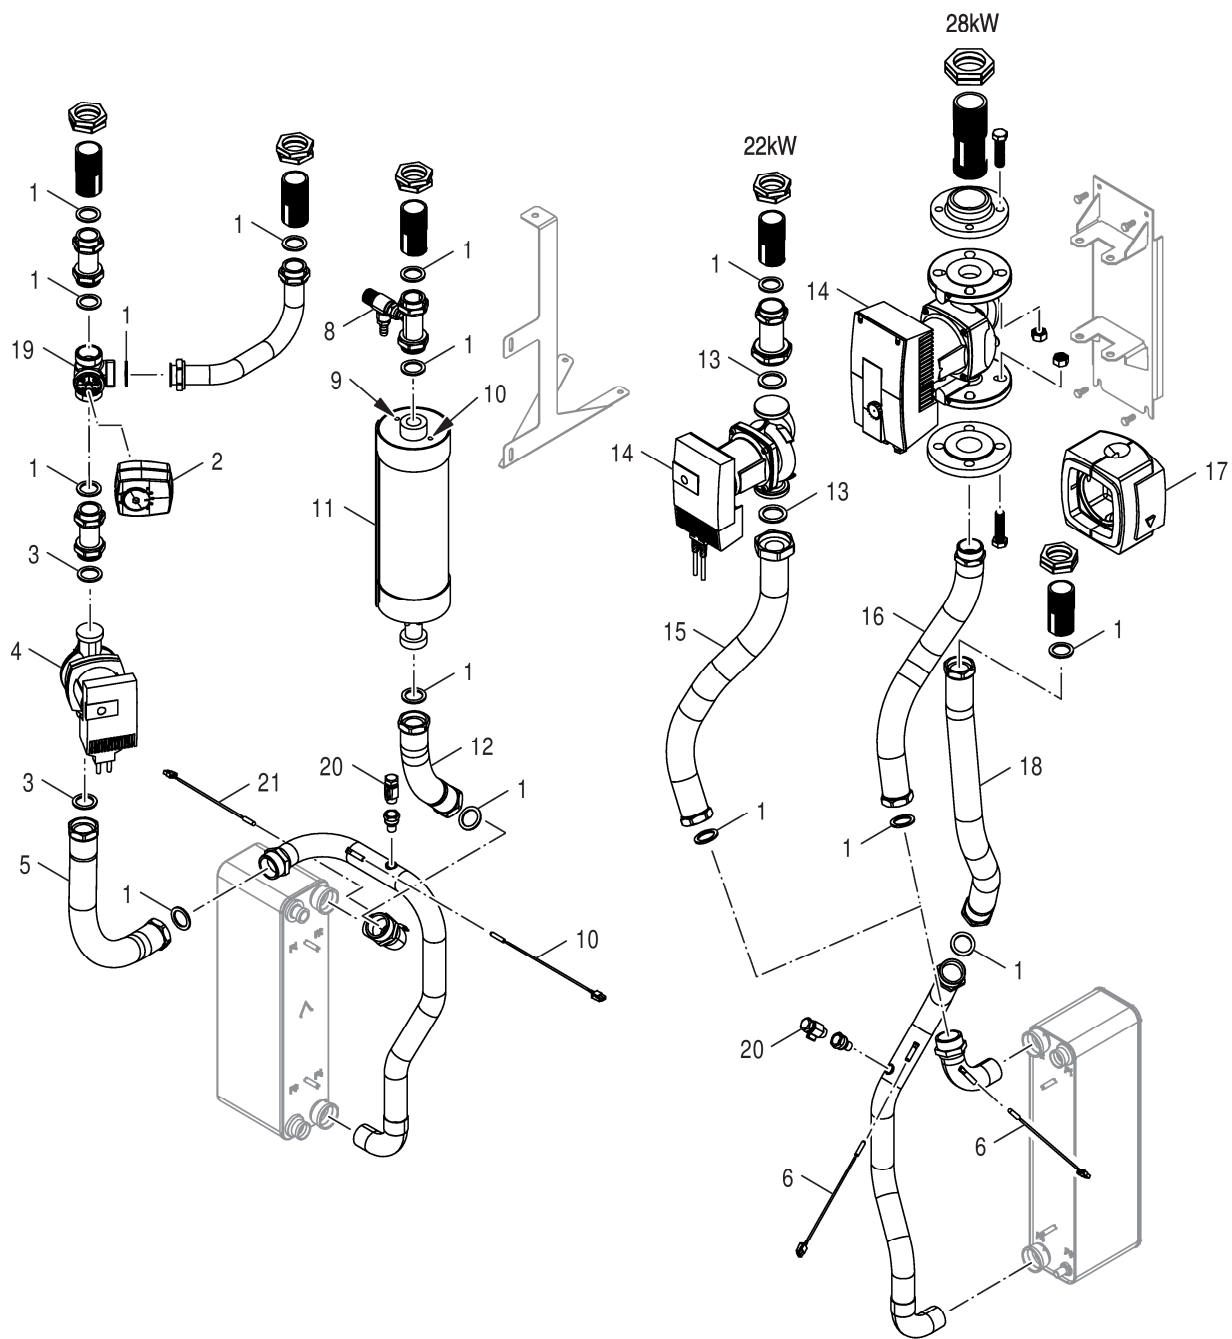

Spare parts list

8738893478.aa.RO

Pump assembly 22-28kW

Logatherm WPS22.2 - 48.2 HT

3
A