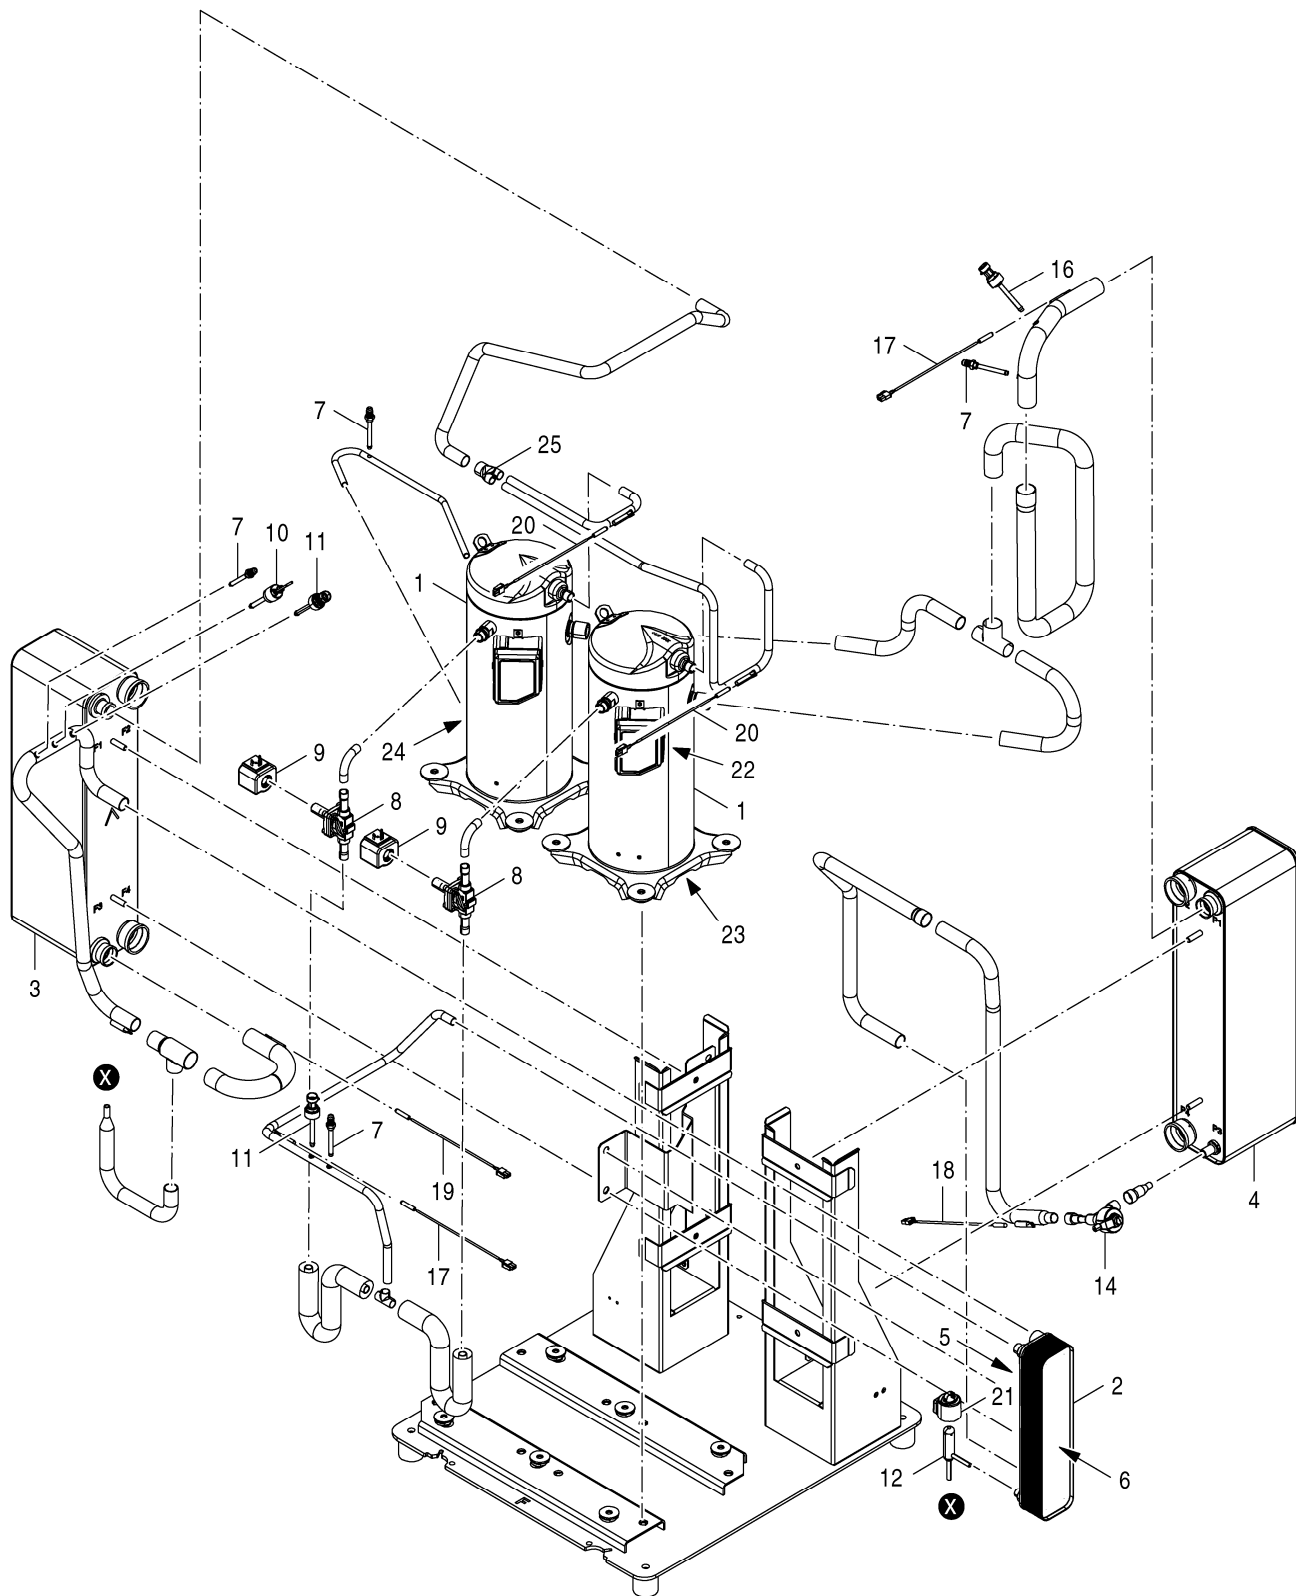

Spare parts list

8738893483.ab.RO

Compressor

Logatherm WPS22.2 - 48.2 HT

4
A