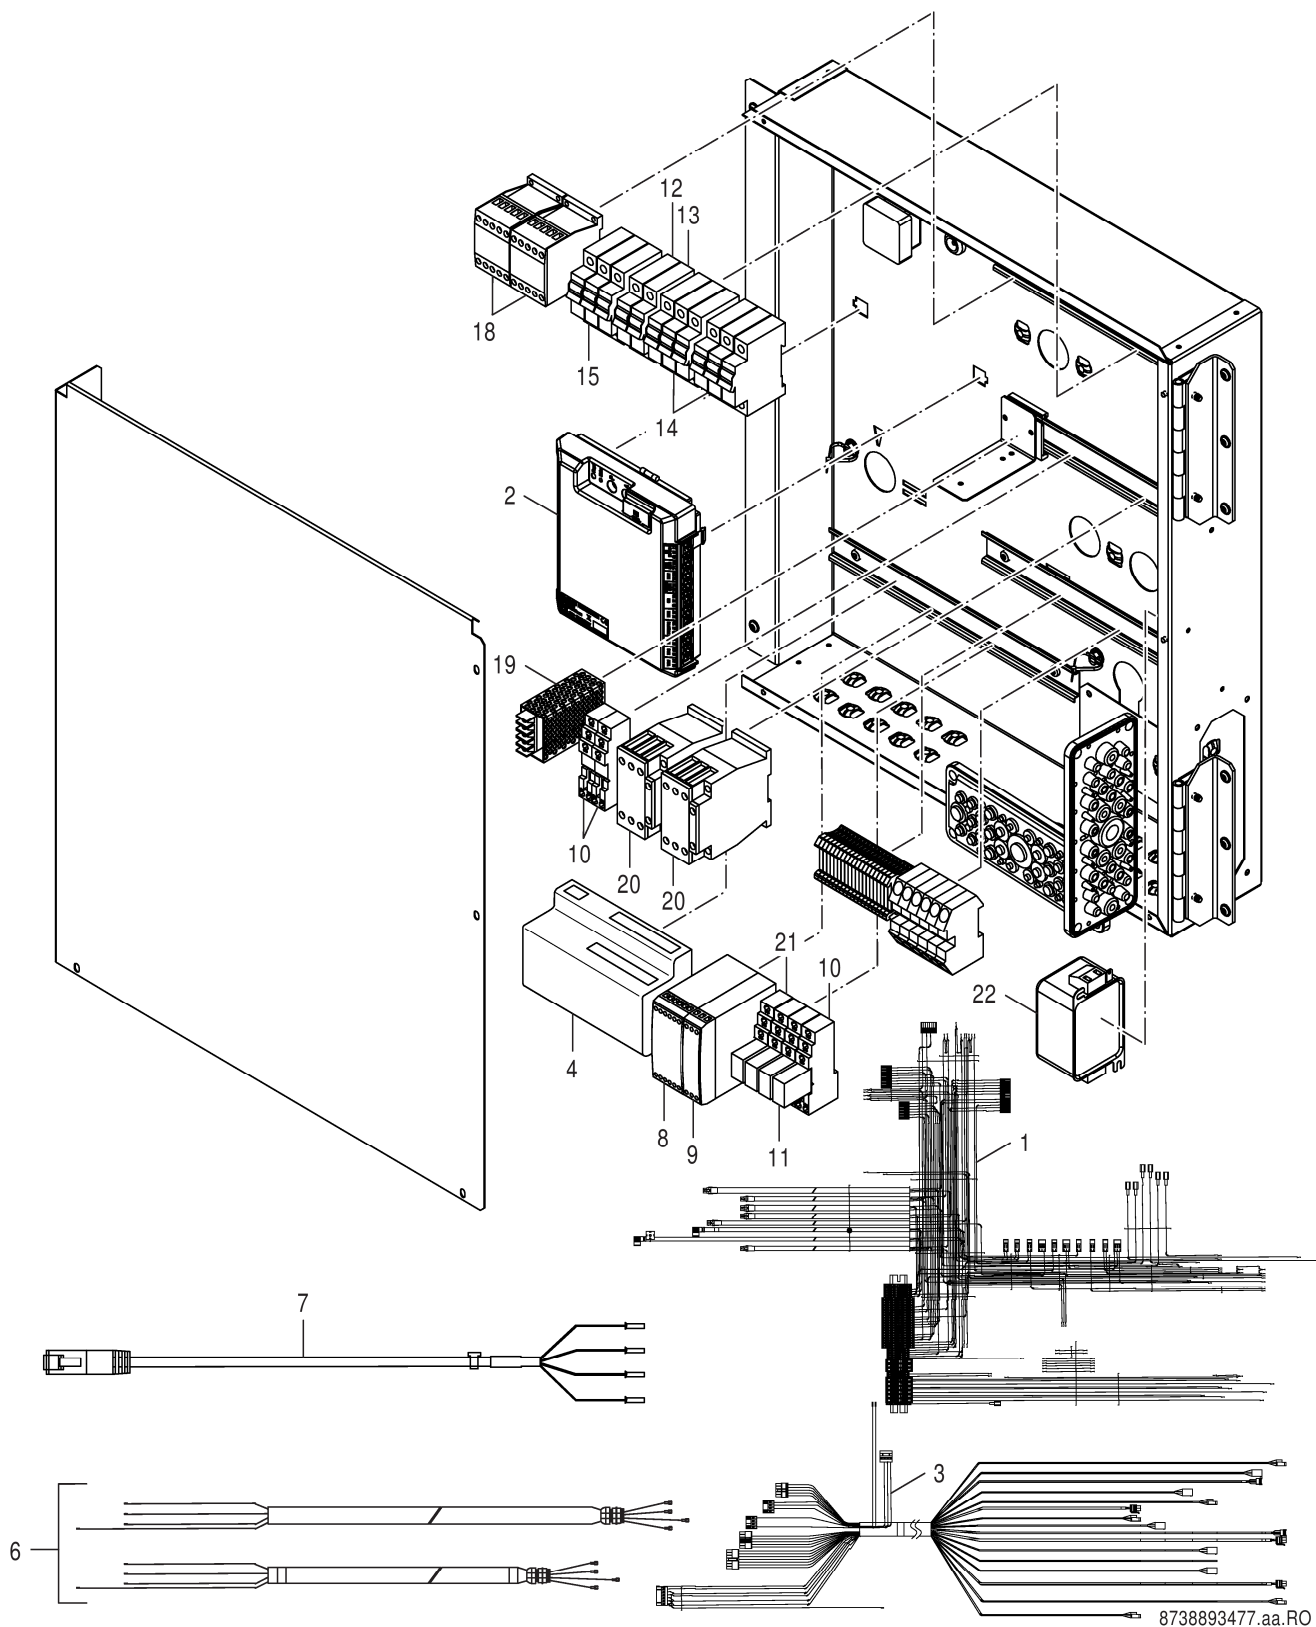

Spare parts list

8738893476.aa.RO

Casing

Logatherm WPS22.2 - 48.2 HT

1

Spare parts list

8738893477.aa.RO

Control panel