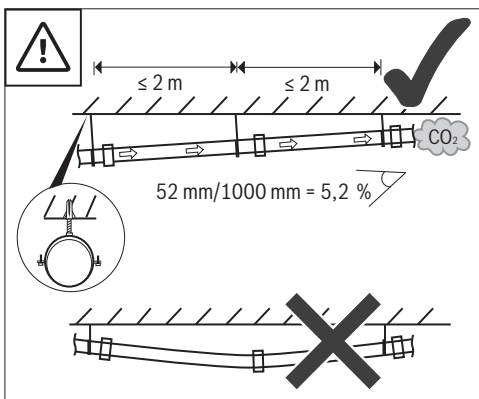

0010017800-002

Original Quality by Bosch Thermotechnik GmbH
Sophienstraße 30-32; D-35576 Wetzlar/Germany

GB Importer: Bosch Thermotechnology Ltd.
Cotswold Way, Warndon Worcester WR4 9SW / UK