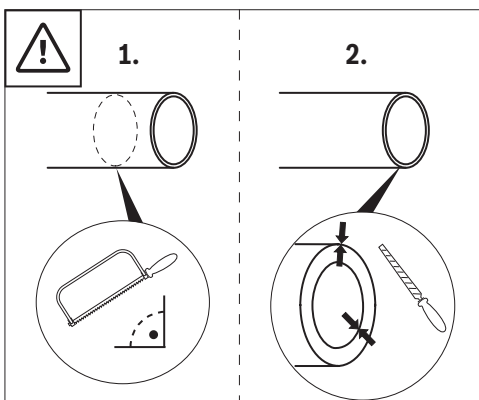

0010017800-002

Original Quality by Bosch Thermotechnik GmbH
Sophienstraße 30-32; D-35576 Wetzlar/Germany

GB Importer: Bosch Thermotechnology Ltd.
Cotswold Way, Warndon Worcester WR4 9SW / UK