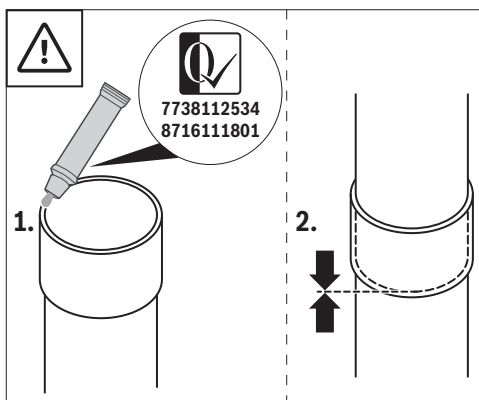

0010017800-002

Original Quality by Bosch Thermotechnik GmbH
Sophienstraße 30-32; D-35576 Wetzlar/Germany

GB Importer: Bosch Thermotechnology Ltd.
Cotswold Way, Warndon Worcester WR4 9SW / UK