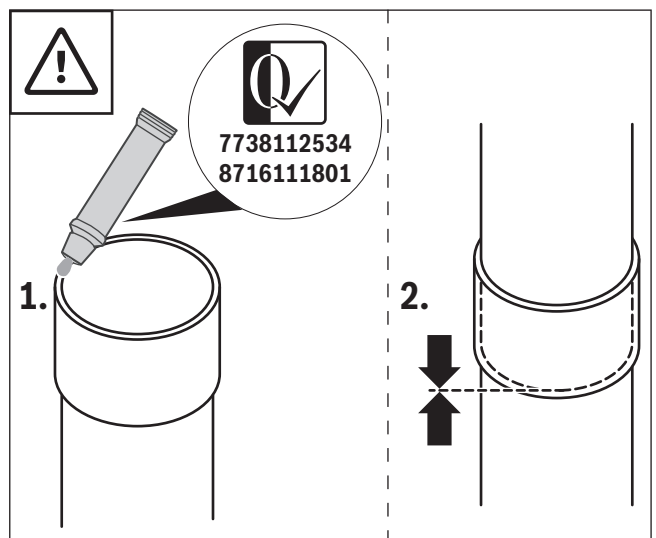

1 FC-060, 7738112635, Ø 60 mm

2 FC-080, 7738112719, Ø 80 mm

3 FC-110, 7738112721, Ø 110 mm

4

5

0010017800-002

Original Quality by Bosch Thermotechnik GmbH  
 Sophienstraße 30-32; D-35576 Wetzlar/Germany

GB Importer: Bosch Thermotechnology Ltd.  
 Cotswold Way, Warndon Worcester WR4 9SW / UK