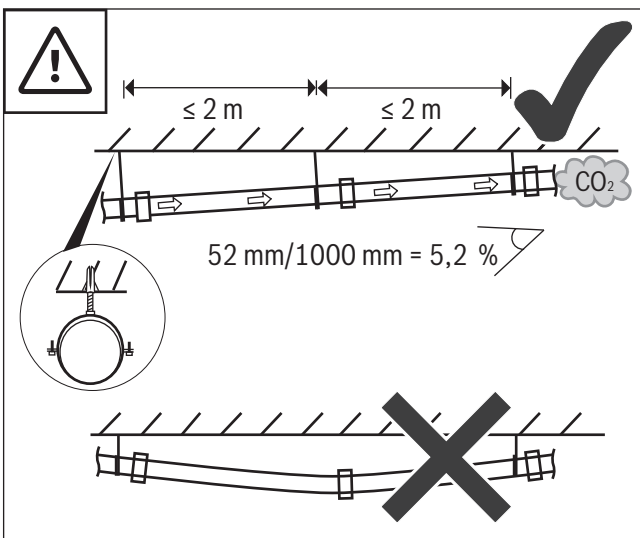

1 FC-060, 7738112635, Ø 60 mm

2 FC-080, 7738112719, Ø 80 mm

3 FC-110, 7738112721, Ø 110 mm

4

5

0010017800-002

Original Quality by Bosch Thermotechnik GmbH  
 Sophienstraße 30-32; D-35576 Wetzlar/Germany

GB Importer: Bosch Thermotechnology Ltd.  
 Cotswold Way, Warndon Worcester WR4 9SW / UK