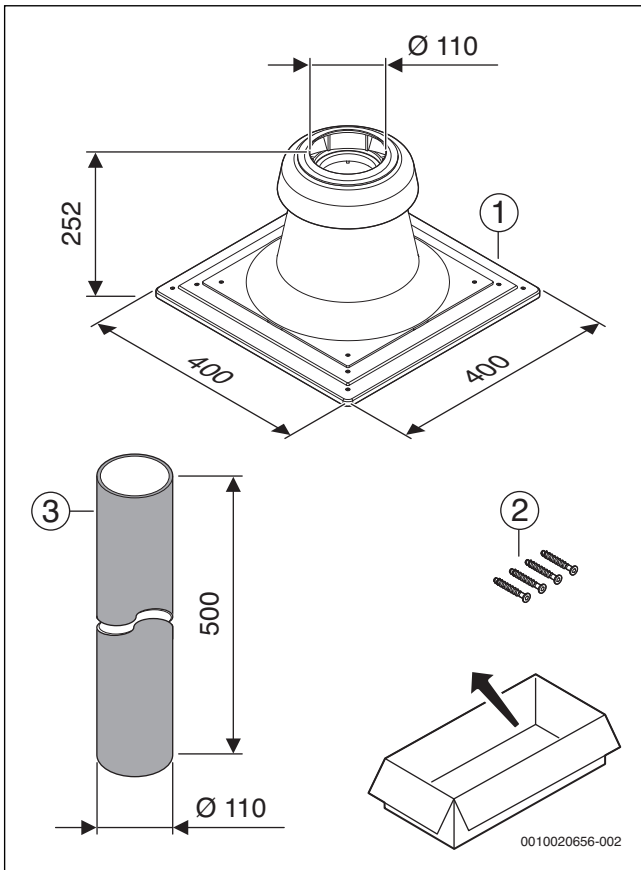

1 FC-060, 7738112635, Ø 60 mm

2 FC-080, 7738112719, Ø 80 mm

3 FC-110, 7738112721, Ø 110 mm

4

5

0010017800-002

Original Quality by Bosch Thermotechnik GmbH  
 Sophienstraße 30-32; D-35576 Wetzlar/Germany

GB Importer: Bosch Thermotechnology Ltd.  
 Cotswold Way, Warndon Worcester WR4 9SW / UK