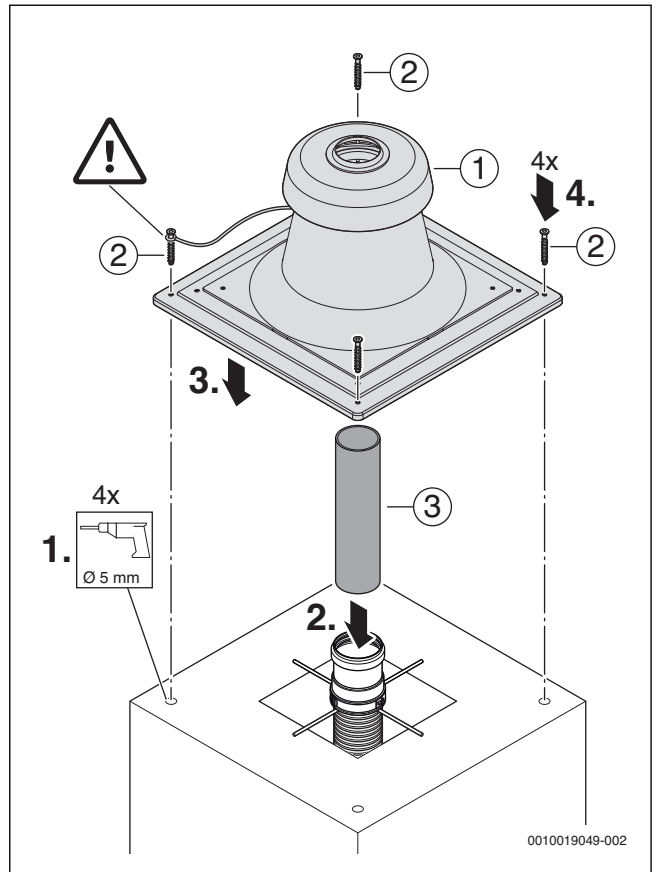

1 FC-060, 7738112635, Ø 60 mm

2 FC-080, 7738112719, Ø 80 mm

3 FC-110, 7738112721, Ø 110 mm

4

5

0010017800-002

Original Quality by Bosch Thermotechnik GmbH  
 Sophienstraße 30-32; D-35576 Wetzlar/Germany

GB Importer: Bosch Thermotechnology Ltd.  
 Cotswold Way, Warndon Worcester WR4 9SW / UK