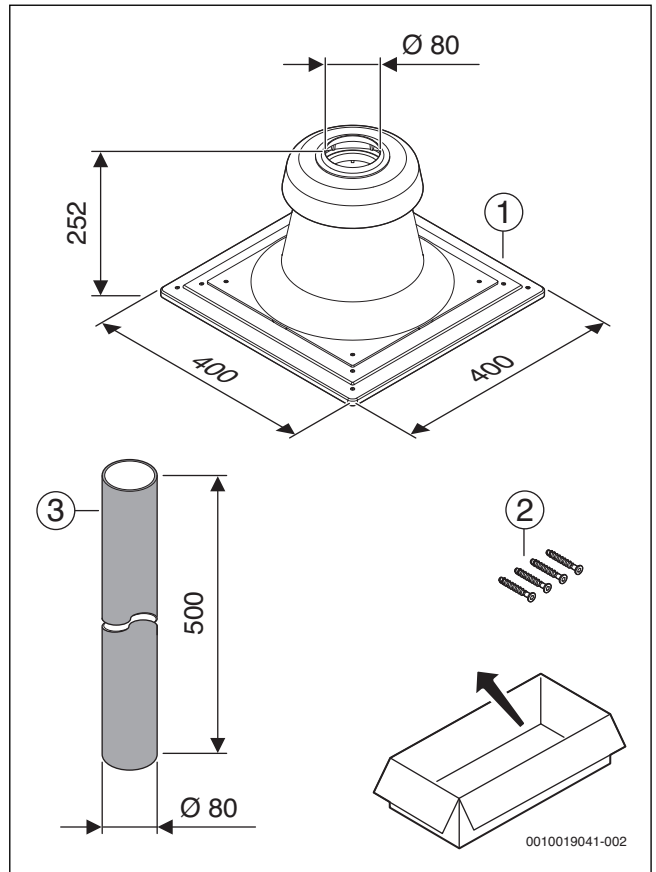

1 FC-060, 7738112635, Ø 60 mm

2 FC-080, 7738112719, Ø 80 mm

3 FC-110, 7738112721, Ø 110 mm

4

5

0010017800-002

Original Quality by Bosch Thermotechnik GmbH  
 Sophienstraße 30-32; D-35576 Wetzlar/Germany

GB Importer: Bosch Thermotechnology Ltd.  
 Cotswold Way, Warndon Worcester WR4 9SW / UK