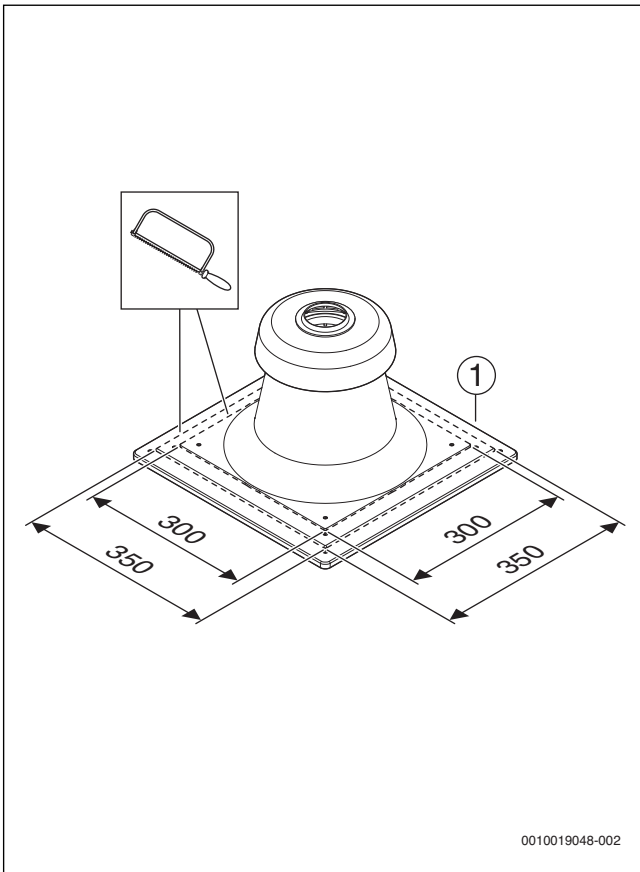

1 FC-060, 7738112635, Ø 60 mm

2 FC-080, 7738112719, Ø 80 mm

3 FC-110, 7738112721, Ø 110 mm

4

5

0010017800-002

Original Quality by Bosch Thermotechnik GmbH  
 Sophienstraße 30-32; D-35576 Wetzlar/Germany

GB Importer: Bosch Thermotechnology Ltd.  
 Cotswold Way, Warndon Worcester WR4 9SW / UK