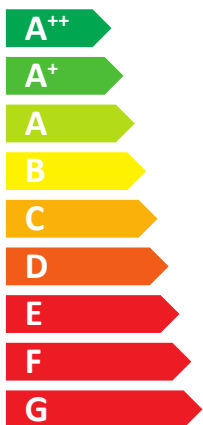

ENERG
енергия · ενεργεια

Logatherm

WSW196I-12 TS185 W

8738210000

Buderus

A++

A

45 dB

Energy label components: boiler icon, radiator icon, tap icon, and energy class labels A++ and A.

Feature icons: solar panel, hot water tank, control panel, and boiler, each with a plus sign and a checkbox.

Energy efficiency scale for radiator with A++ label. The scale shows classes A+++ (green), A++ (green), A+ (light green), A (yellow), B (orange), C (red-orange), D (red), E (red), F (red), and G (red). The A++ class is highlighted with a black arrow pointing to it.

Energy efficiency scale for tap with A label. The scale shows classes A+++ (green), A++ (green), A+ (light green), A (yellow), B (orange), C (red-orange), D (red), E (red), F (red), and G (red). The A class is highlighted with a black arrow pointing to it.