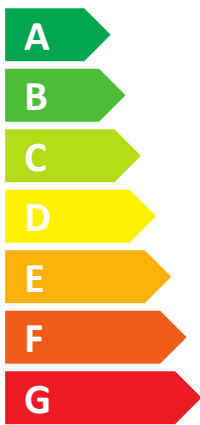

ENERG

енергия · ενεργεια

Buderus

Logatherm
WSW196I-12 TS185
8738209998

A++

A

45 dB

dB

- 10 kW**
- 10 kW**
- 10 kW**

ENERG
енергия · ενέργεια

Buderus

8738209998

Logatherm

WSW196I-12 TS185

Energy label components: boiler icon, radiator icon, tap icon, and energy class labels A⁺⁺ and A.

Feature icons: solar panel, hot water tank, control panel, and boiler, each with a plus sign and a square checkbox.

Energy efficiency scale from A⁺⁺⁺ to G. A⁺⁺ label is positioned to the right of the scale.

Energy efficiency scale from A⁺⁺⁺ to G. A label is positioned to the right of the scale.