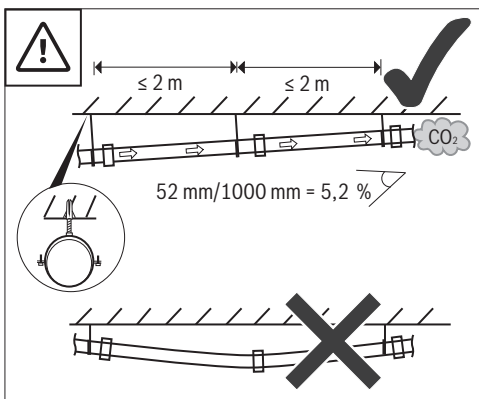

7 FC-S0160: 7738113163

0010030971-001

8 FC-S0200: 7738113319

0010032948-001

0010017800-002

Original Quality by Bosch Thermotechnik GmbH
Sophienstraße 30-32; D-35576 Wetzlar/Germany

GB Importer: Bosch Thermotechnology Ltd.
Cotswold Way, Warndon Worcester WR4 9SW / UK