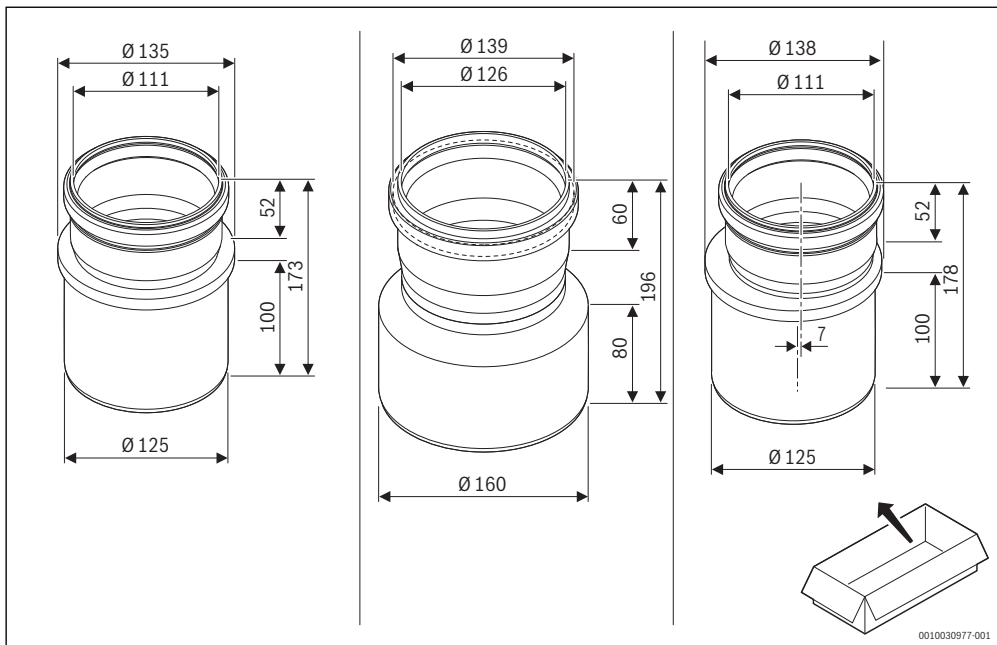

1 7738112733, 7738112735

2 7738113164, 7738113165, 7738113166

0010017800-002

Original Quality by Bosch Thermotechnik GmbH  
Sophienstraße 30-32; D-35576 Wetzlar/Germany

GB Importer: Bosch Thermotechnology Ltd.  
Cotswold Way, Warndon Worcester WR4 9SW / UK