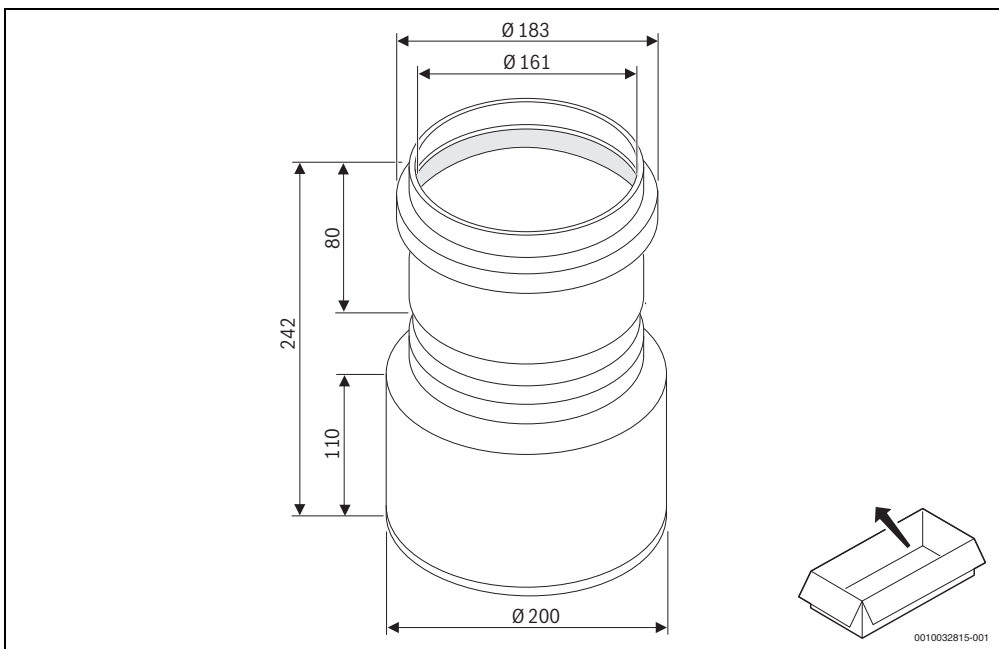

1 FC-S060: 7738112919

2 FC-C0125: 7738113318

3 FC-S0160: 7738113320

0010017800-002

Original Quality by Bosch Thermotechnik GmbH
Sophienstraße 30-32; D-35576 Wetzlar/Germany

GB Importer: Bosch Thermotechnology Ltd.
Cotswold Way, Warndon Worcester WR4 9SW / UK