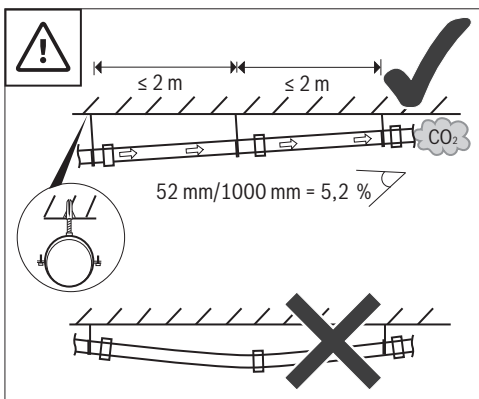

1 FC-S060: 7738112919

2 FC-C0125: 7738113318

3 FC-S0160: 7738113320

0010017800-002

Original Quality by Bosch Thermotechnik GmbH
Sophienstraße 30-32; D-35576 Wetzlar/Germany

GB Importer: Bosch Thermotechnology Ltd.
Cotswold Way, Warndon Worcester WR4 9SW / UK