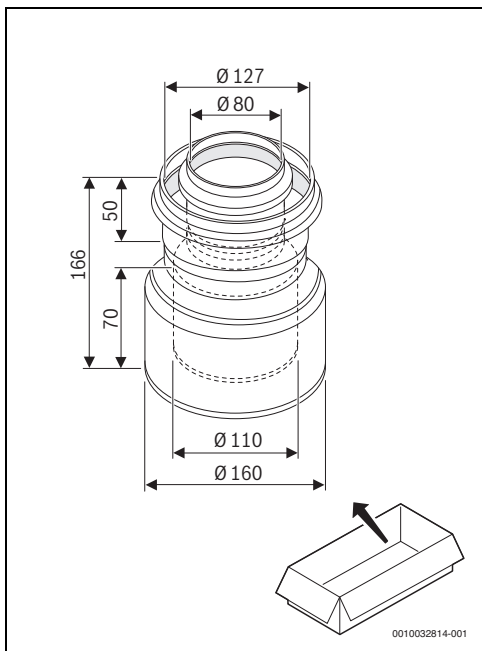

1 FC-S060: 7738112919

2 FC-C0125: 7738113318

3 FC-S0160: 7738113320

0010017800-002

Original Quality by Bosch Thermotechnik GmbH
Sophienstraße 30-32; D-35576 Wetzlar/Germany

GB Importer: Bosch Thermotechnology Ltd.
Cotswold Way, Warndon Worcester WR4 9SW / UK