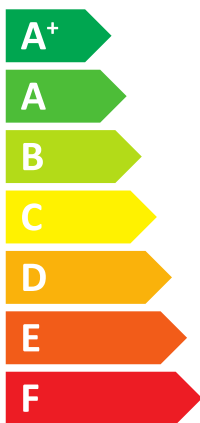

# ENERG

енергия · ενεργεια

Logatherm

WSW196I.2-12 T180 W

8738212298

## Buderus

A+++

A+

**41** dB

dB

- 11** kW
- 11** kW
- 11** kW

**ENERG**  
енергия · ενέργεια

**Buderus**

8738212298

Logatherm

WSW196I.2-12 T180 W

Icons representing a boiler, a radiator, the A+++ energy label, and a tap with the A+ energy label and XL icon.

Four feature icons, each with a plus sign and a square checkbox: a solar panel, a water tank, a control panel, and a boiler.

Energy scale bar showing ratings from A+++ (green) to G (red). A black arrow points to the A+++ rating.

Energy scale bar showing ratings from A+++ (green) to G (red). A black arrow points to the A+ rating.