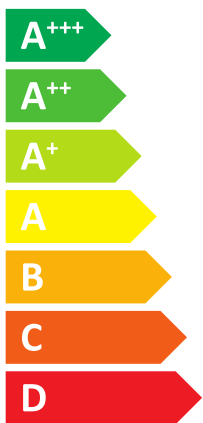

# ENERG

енергия · ενεργεια

Logatherm

WSW196I.2-12 T180 W

8738212298

## Buderus

A+++

A+

**41** dB

dB

- 11** kW
- 11** kW
- 11** kW

**ENERG**  
енергия · ενέργεια

**Buderus**

8738212298

Logatherm

WSW196I.2-12 T180 W

Icons representing a boiler, a radiator, the A+++ energy label, and a tap with the A+ energy label and XL icon.

Four feature icons, each with a plus sign and a square checkbox: a solar panel, a water tank, a control panel, and a boiler.

Energy scale bar showing ratings from A+++ (green) to G (red). A black arrow points to the A+++ rating.

Energy scale bar showing ratings from A+++ (green) to G (red). A black arrow points to the A+ rating.