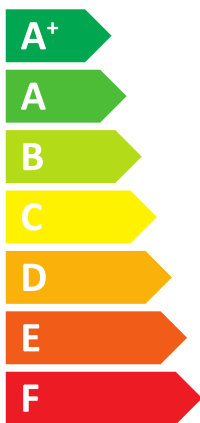

# ENERG

енергия · ενεργεια

Logatherm  
WSW196I.2-8 T180  
8738212294

## Buderus

A+++

A+

36 dB

dB

- 7 kW
- 7 kW
- 7 kW

ENERG  
енергия · ενέργεια

**Buderus**

8738212294

Logatherm

WSW196I.2-8 T180

Energy label components: boiler icon, radiator icon, tap icon with 'XL' label, and energy efficiency labels 'A+++' and 'A+'.

Optional features: solar panel icon, hot water tank icon, control panel icon, and boiler icon, each with a plus sign and a checkbox.