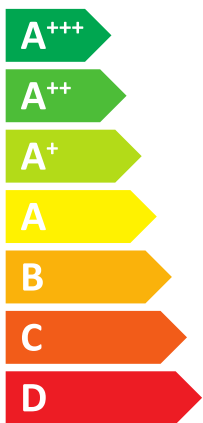

# ENERG

енергия · ενεργεια

Logatherm  
WSW196I.2-8 T180  
8738212294

## Buderus

A+++

A+

36 dB

dB

- 7 kW
- 7 kW
- 7 kW

ENERG  
енергия · ενέργεια

**Buderus**

8738212294

Logatherm

WSW196I.2-8 T180

Energy label components: boiler icon, radiator icon, tap icon with 'XL' label, and energy efficiency labels 'A+++' and 'A+'.

Optional features: solar panel icon, hot water tank icon, control panel icon, and boiler icon, each with a plus sign and a checkbox.