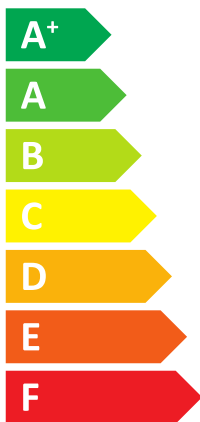

ENERG

енергия · ενεργεια

Logatherm

WSW196I.2-6 T180

8738212291

Buderus

A++

A+

WSW196I.2-6 T180

Icons representing a boiler, a radiator, an A++ energy label, and a tap with an A+ energy label and XL label.

Icons representing a solar panel, a water tank, a control panel, and a boiler, each with a plus sign to its left and a square box to its right.

Energy label scale showing grades A+++ to G. A radiator icon is shown above the scale. An A++ label is shown to the right of the scale.

Energy label scale showing grades A+++ to G. A tap icon with XL label is shown above the scale. An A+ label is shown to the right of the scale.