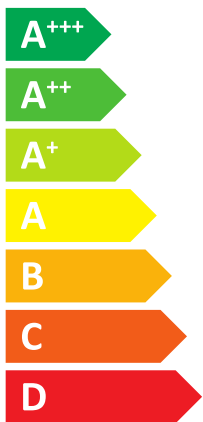

ENERG

енергия · ενεργεια

Logatherm

WSW196I.2-6 T180

8738212291

Buderus

A++

A+

WSW196I.2-6 T180

Icons representing a boiler, a radiator, an A++ energy label, and a tap with an A+ energy label and XL label.

Icons representing a solar panel, a water tank, a control panel, and a boiler, each with a plus sign to its left and a square box to its right.

Energy label scale showing grades A+++ to G. A radiator icon is shown above the scale. An A++ label is shown to the right of the scale.

Energy label scale showing grades A+++ to G. A tap icon with XL label is shown above the scale. An A+ label is shown to the right of the scale.