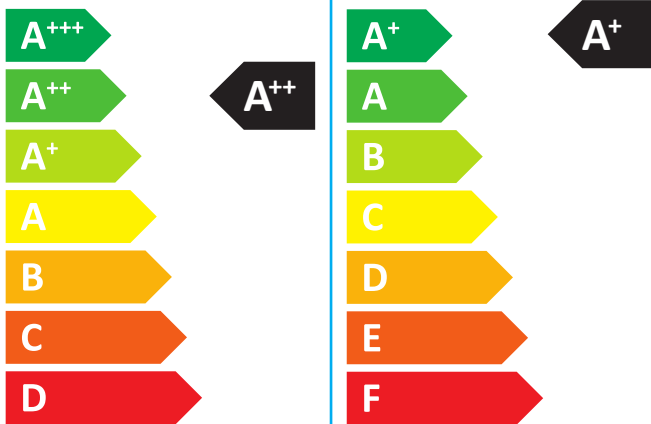

ENERG
енергия · ενεργεια

Logatherm
WSW186-6 T180
8738212290

Buderus

ENERG

енергия · ενέργεια

Buderus

8738212290

Logatherm

WSW186-6 T180

Energy label components: boiler icon, radiator icon, A++ label, tap icon with A+ label and XL icon.

Energy scale bar showing levels A+++ to G. A radiator icon is positioned above the scale. A large A++ label is on the right side of the scale.

Feature icons: solar panel, water tank, control panel, boiler. Each icon is accompanied by a plus sign and a square checkbox. The control panel checkbox has an 'X' mark.

Energy scale bar showing levels A+++ to G. A tap icon with XL is positioned above the scale. A large A+ label is on the right side of the scale.