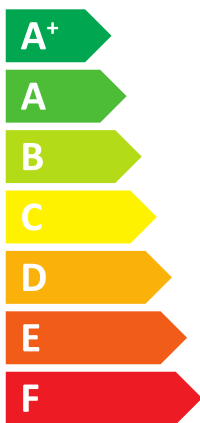

# ENERG

енергия · ενεργεια

Compress 7800i LW

CS7800ILW 16 M

8738212257

## BOSCH

A+++

A+

**41** dB

dB

- **14** kW
- **14** kW
- **14** kW

ENERG  
енергия · ενέργεια

8738212257

Compress 7800i LW

CS7800LW 16 M

Energy label icons showing a boiler, a radiator, a tap with 'XL' label, and energy class labels A+++ and A+.

Energy efficiency scale from A+++ to G. A radiator icon is shown at the top left, and an A+++ label is shown at the top right.

Feature icons: a plus sign, a solar panel, a water tank, a plus sign, a control panel with a hand icon, a plus sign, and a boiler.

Energy efficiency scale from A+++ to G. A tap with 'XL' label is shown at the top left, and an A+ label is shown at the top right.